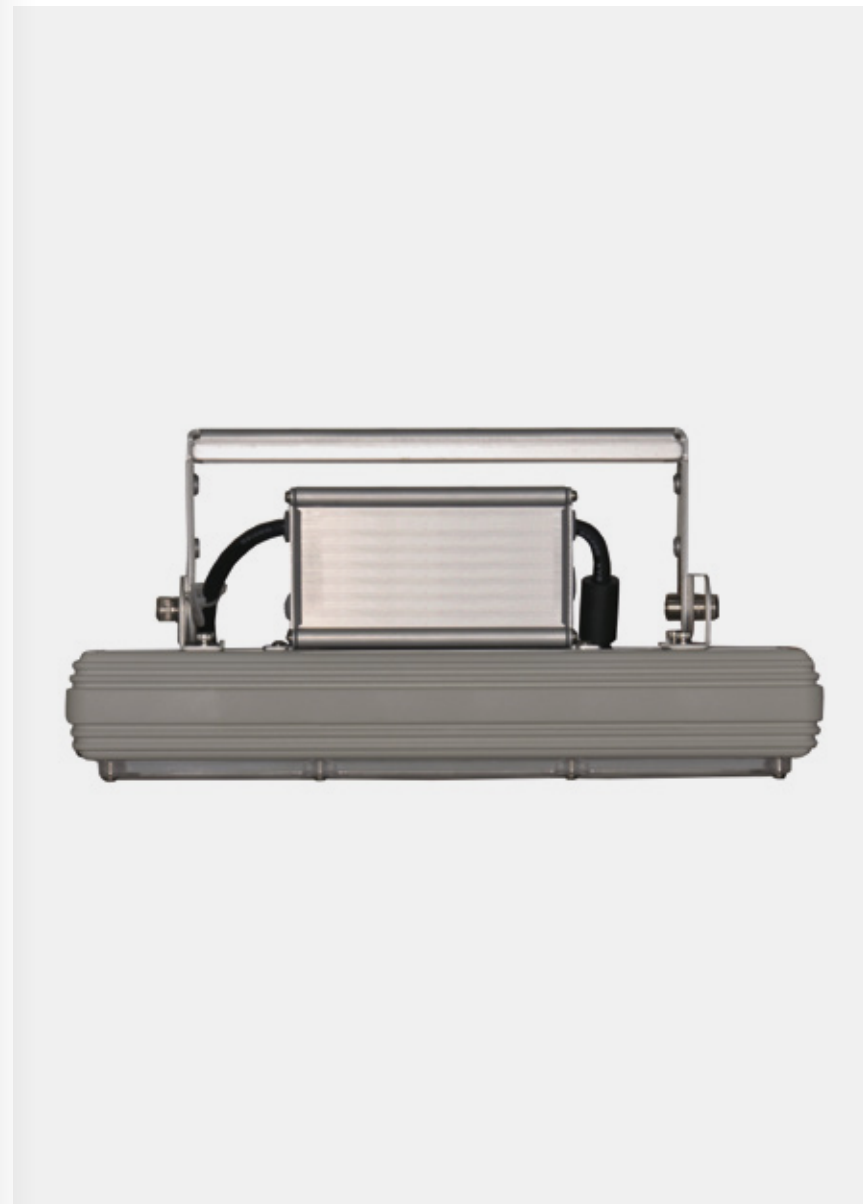

GR

ΤΥΠΟΣ	LED
ΒΑΘΜΟΣ ΠΡΟΣΤΑΣΙΑΣ	IP67/68, IK10
ΚΛΑΣΗ ΜΟΝΩΣΗΣ	Class I
ΤΟΠΟΘΕΤΗΣΗ	Ρυθμιζόμενο βραχίονα
ΟΝΟΜΑΣΤΙΚΗ ΙΣΧΥΣ	50–600W
ΦΩΤΕΙΝΟΤΗΤΑ	6060–93600 lm
ΑΠΟΔΟΣΗ ΦΩΤΙΣΤΙΚΟΥ	140–160 lm/W
ΘΕΡΜΟΚΡΑΣΙΑ ΧΡΩΜΑΤΟΣ	5000K (βασικό), 4000K, 3000K
CRI	CRI $\geq$70 (βασικό), CRI $\geq$80
ΧΡΩΜΑ	Signal white–RAL 9003
ΕΞΥΠΝΗ ΔΙΑΧΕΙΡΙΣΗ	
ΦΩΤΙΣΜΟΣ	Ναι (προαιρετικό)
ΔΙΑΡΚΕΙΑ ΖΩΗΣ	$\geq$100.000 hrs
ΠΙΣΤΟΠΟΙΗΣΕΙΣ	CE, ENEC

EN

TYPE	LED
PROTECTION DEGREE	IP67/68, IK10
INSULATION CLASS	Class I
MOUNTING	Adjustable bracket
RATED POWER	50–600W
LUMINOUS FLUX	6060–93600 lm
EFFICACY	140–160 lm/W
CORRELATED COLOR TEMPERATURE	5000K (basic), 4000K, 3000K
CRI	CRI $\geq$70 (default), CRI $\geq$80
COLOR	Signal white–RAL 9003
SMART LIGHTING MANAGEMENT	Yes (optional)
LIFETIME	$\geq$100.000 hrs
CERTIFICATIONS	CE, ENEC

110—111

STAR

ΣΕΙΡΑ TN
TN SERIES

ΦΩΤΙΣΜΟΣ ΣΗΡΑΓΓΩΝ
TUNNEL LIGHTING